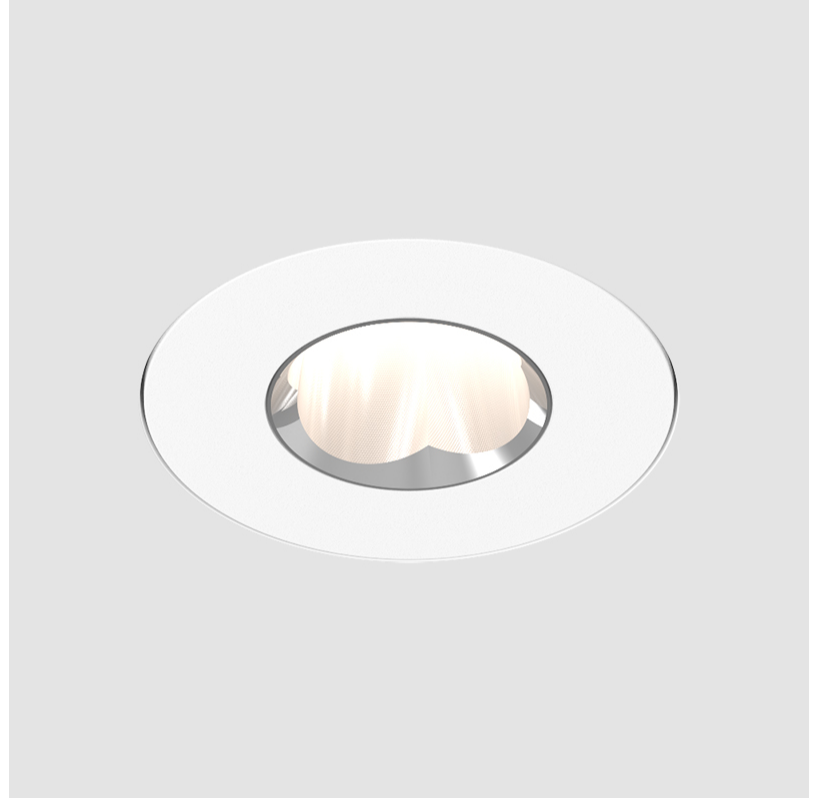

PHYSICAL

Shape: Round
Diameter (mm): 75
Diameter (in): 2 ¹⁵/₁₆
Height (mm): 43
Height (in): 1 ¹¹/₁₆
Ceiling Thickness (mm): 10 / 12.5 / 15 / 25
Ceiling Thickness (in): 3/8 or 1/2 or 9/16 or 1
Min. Recessing Depth (mm): 50
Min. Recessing Depth (in): 1 ¹⁵/₁₆
Light Distribution: Direct
Diffuser: Lens Pack - Spread Lens / Linear Spread Lens / Honeycomb Louver
Fixture Finish: [SSR / BKV / CWI / CRY / HAB / LAG / UFT / ITA / RUA / RUR / MIC / FTG / MYG / TWT / LOD / PUS / FRO / FUP / KIA / POP / BLS / SPG / MEY / GOH / GUM / CHC / COM / ABZ / JAG / OBR / MOS / ROR](#)
Fixture Material: Aluminum Die Cast
Cut-out Measurements: 86mm / 2 11/16" Diameter

ELECTRICAL

Lamp Type: LED (Zhaga Standard)
Input Wattage (W): 15
Total Output Wattage (W): 13.6
Dimming: Tri-Mode (Non-Dimming and Phase Dimming (120Vac only) and 0-10V Dimming)
Driver Included: No
Driver Location: Recessed Housing
Driver Type: Constant Current - Universal
Driver Class: Class 2
Input Voltage (V): 120 - 277
Constant Current (MA): 350

LED

Color Temperature (°K): 2700 / 3000 / 3500 / 4000
Max. Delivered Lumen (lm): 1464 / 1556 / 1630 / 1645
Nominal Lumen (lm): 1566 / 1665 / 1743 / 1759
CRI: >90 CRI
Lamp Life (hrs): 50000

OPTICAL

Reflector°: 60
Adjustability: Fixed

RATINGS AND CERTIFICATIONS

Certified By: Certified for North American Standards
IP rating: IP20