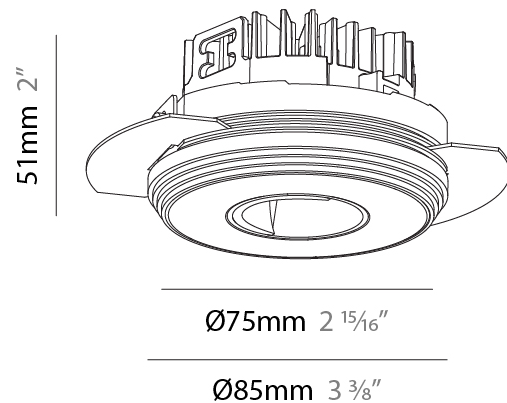

GENERAL

Series: Oiko Pro
Subseries: Oiko Pro Round
Brand: Prolicht
Division: Architectural
Mounting Type: Trimless
Mounting Location: Ceiling
Subcategory: Wallwash

PHYSICAL

Shape: Round
Diameter (mm): 75
Diameter (in): 2 ¹⁵/₁₆
Height (mm): 51
Height (in): 2
Ceiling Thickness (mm): 1 - 25
Ceiling Thickness (in): 1/16 - 1 3/16
Min. Recessing Depth (mm): 55
Min. Recessing Depth (in): 2 ³/₁₆
Light Distribution: Direct
Fixture Finish: SSR / BKV / CWI / CRY / HAB / LAG / UFT / ITA / RUA / RUR / MIC / FTG / MYG / TWT / LOD / PUS / FRO / FUP / KIA / POP / BLS / SPG / MEY / GOH / GUM / CHC / COM / ABZ / JAG / OBR / MOS / ROR
Fixture Material: Aluminum Die Cast
Cut-out Measurements: 86mm / 3 3/8" Diameter

ELECTRICAL

Lamp Type: LED (Zhaga Standard)
Input Wattage (W): 15
Total Output Wattage (W): 13.6
Dimming: Tri-Mode (Non-Dimming and Phase Dimming (120Vac only) and 0-10V Dimming)
Driver Included: No
Driver Location: Recessed Housing
Driver Type: Constant Current - Universal
Driver Class: Class 2
Input Voltage (V): 120 - 277
Constant Current (MA): 350

LED

Color Temperature (°K): 2700 / 3000 / 3500 / 4000
Max. Delivered Lumen (lm): 1302 / 1383 / 1449 / 1462
Nominal Lumen (lm): 1566 / 1665 / 1743 / 1759
CRI: >93 CRI
Lamp Life (hrs): 50000

OPTICAL

Adjustability: Fixed

RATINGS AND CERTIFICATIONS

Certified By: Certified for North American Standards
IP rating: IP20