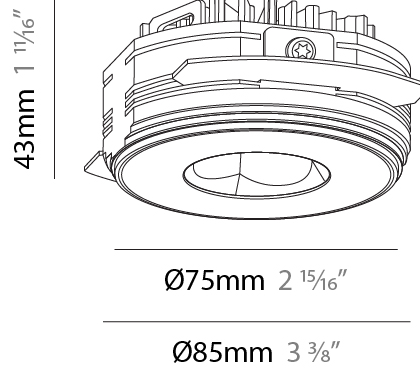

PHYSICAL

Shape: Round
Diameter (mm): 75
Diameter (in): 2 ¹⁵/₁₆
Height (mm): 43
Height (in): 1 ¹¹/₁₆
Ceiling Thickness (mm): 10 / 12.5 / 15 / 25
Ceiling Thickness (in): 3/8 or 1/2 or 9/16 or 1
Min. Recessing Depth (mm): 50
Min. Recessing Depth (in): 1 ¹⁵/₁₆
Light Distribution: Direct
Diffuser: Lens Pack - Spread Lens / Linear Spread Lens / Honeycomb Louver
Fixture Finish: [SSR / BKV / CWI / CRY / HAB / LAG / UFT / ITA / RUA / RUR / MIC / FTG / MYG / TWT / LOD / PUS / FRO / FUP / KIA / POP / BLS / SPG / MEY / GOH / GUM / CHC / COM / ABZ / JAG / OBR / MOS / ROR](#)
Fixture Material: Aluminum Die Cast
Cut-out Measurements: 86mm / 2 11/16" Diameter

ELECTRICAL

Lamp Type: LED (Zhaga Standard)
Input Wattage (W): 15
Total Output Wattage (W): 13.6
Dimming: Tri-Mode (Non-Dimming and Phase Dimming (120Vac only) and 0-10V Dimming)
Driver Included: No
Driver Location: Recessed Housing
Driver Type: Constant Current - Universal
Driver Class: Class 2
Input Voltage (V): 120 - 277
Constant Current (MA): 350

LED

Color Temperature (°K): 2700 / 3000 / 3500 / 4000
Max. Delivered Lumen (lm): 1464 / 1556 / 1630 / 1645
Nominal Lumen (lm): 1566 / 1665 / 1743 / 1759
CRI: >90 CRI
Lamp Life (hrs): 50000

OPTICAL

Reflector°: 60
Adjustability: Fixed

RATINGS AND CERTIFICATIONS

Certified By: Certified for North American Standards
IP rating: IP20